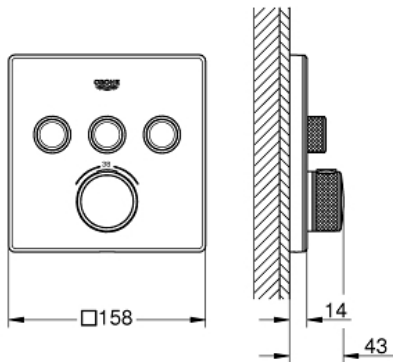

GROHTHERM SMARTCONTROL
Thermostat for concealed
installation with 3 valves
MODEL # 29157LS0

Pure Freude
an Wasser

GROHE

Product Description:

GROHTHERM SMARTCONTROL

Thermostat for concealed installation with 3 valves

Standard Specification:

set for final installation for

GROHE Rapido SmartBox 35 600 000

metal wall escutcheon with **GROHE QuickFix** (covered escutcheon

and shaft sealing, covered fixing), retroactively 6° adjustable

without roughing-in-set

flow performance:

outlet A = 23 l/min

outlet B = 27 l/min

outlet C = 23 l/min

Color:

□ 29157LS0 moon white