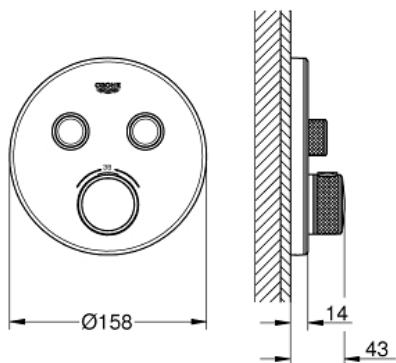

GROHTHERM SMARTCONTROL
Thermostat for concealed
installation with 2 valves
MODEL # 29151LS0

Pure Freude
an Wasser

GROHE

Product Description:

GROHTHERM SMARTCONTROL

Thermostat for concealed installation with 2 valves

Standard Specification:

set for final installation for

GROHE Rapido SmartBox 35 600 000

metal wall escutcheon with **GROHE QuickFix** (covered escutcheon

and shaft sealing, covered fixing), retroactively 6° adjustable

without roughing-in-set

flow performance:

outlet B = 24 l/min

outlet C = 26 l/min

Color:

□ 29151LS0 moon white