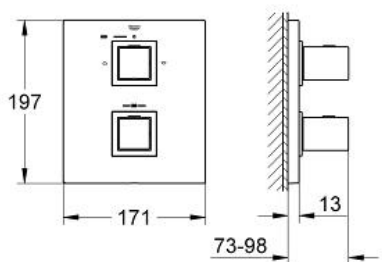

# GROHTHERM CUBE

Thermostat with integrated 2-way diverter for bath or shower with more than one outlet

MODEL # 19958000

Pure Freude  
an Wasser

**GROHE**