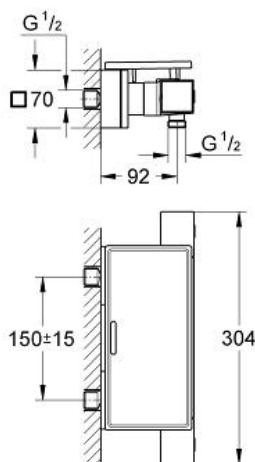

GROHTHERM CUBE
Thermostatic shower mixer 1/2"
MODEL # 34491000

Pure Freude
an Wasser

GROHE

Product Description:
GROHTHERM CUBE
Thermostatic shower mixer 1/2"

Standard Specification:
wall or deck mounted
GROHE StarLight chrome finish
GROHE SafeStop safety button at 38°C
(calibration required)
GROHE SafeStop Plus optional temperature limiter at 43°C
included
GROHE TurboStat compact cartridge
with wax thermoelement
integrated mixed water shut off
volume handle with **GROHE EcoButton**
(economy button with individually
adjustable economy stop)
ceramic headpart 1/2", 180°
shower bottom outlet 1/2"
built-in non return valves
dirt strainers
protected against backflow
covered S-unions
GROHE EasyReach shower tray (18 700 000)
removable for easy cleaning
Da Vinci satin white finish
min. recommended pressure 1 bar
GROHE EcoJoy technology for less water and perfect flow