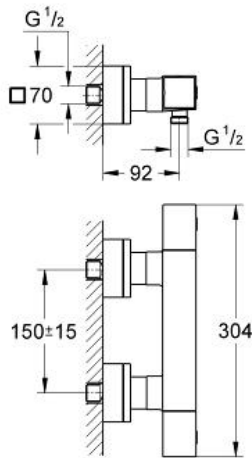

GROHTHERM CUBE  
 Thermostatic shower mixer 1/2"  
 MODEL # 34488000

Pure Freude  
 an Wasser

**Product Description:**  
**GROHTHERM CUBE**  
 Thermostatic shower mixer 1/2"

**Standard Specification:**  
 wall or deck mounted  
**GROHE StarLight** chrome finish  
**GROHE SafeStop** safety button at 38°C  
 ( calibration required )  
**GROHE SafeStop Plus** optional temperature limiter at 43°C included  
**GROHE TurboStat** compact cartridge with wax thermoelement  
 integrated mixed water shut off  
 volume handle with **GROHE EcoButton** (economy button with individually adjustable economy stop)  
 ceramic headpart 1/2", 180°  
 shower bottom outlet 1/2"  
 built-in non return valves  
 dirt strainers  
 protected against backflow  
 covered S-unions  
**min. recommended pressure 1 bar**  
**GROHE EcoJoy** technology for less water and perfect flow

**Color:**  
 □ 34488000 Chrome