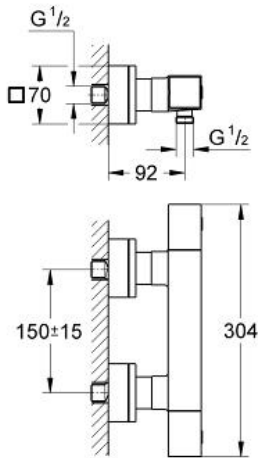

GROHTHERM CUBE  
Thermostatic shower mixer 1/2"  
MODEL # 34509000

Pure Freude  
an Wasser

GROHE

**Product Description:**  
**GROHTHERM CUBE**  
Thermostatic shower mixer 1/2"

**Standard Specification:**  
wall or deck mounted  
**GROHE StarLight** chrome finish  
**GROHE SafeStop** safety button at 38°C  
( calibration required )  
**GROHE SafeStop Plus** integrated temperature limiter at max 50°C  
GROHE Turbostat C3 compact cartridge with wax thermoelement  
integrated mixed water shut off  
volume handle with **GROHE EcoButton** (economy button with individually adjustable economy stop)  
shower bottom outlet 1/2"  
ceramic headpart 1/2", 180°  
built-in non return valves  
dirt strainers  
protected against backflow  
covered S-unions  
integrated flow limiter 14 l/min in the shower outlet  
**GROHE EcoJoy** technology for less water and perfect flow

**Color:**  
□ 34509000 Chrome