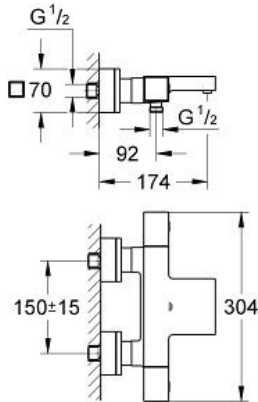

GROHTHERM CUBE
Thermostatic bath/shower mixer
1/2"

MODEL # 34508000

Pure Freude
an Wasser

GROHE

Product Description:

GROHTHERM CUBE

Thermostatic bath/shower mixer 1/2"

Standard Specification:

wall or deck mounted

GROHE StarLight chrome finish

GROHE SafeStop safety button at 38°C

(calibration required)

GROHE SafeStop Plus integrated temperature limiter at max 50°C

GROHE Turbostat C3 compact cartridge