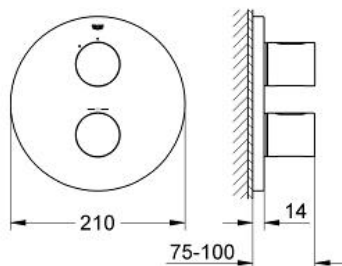

GROHTHERM 3000
COSMOPOLITAN
Thermostatic shower mixer
MODEL # 19467LS0

Pure Freude
an Wasser

GROHE

Product Description:

GROHTHERM 3000 COSMOPOLITAN
Thermostatic shower mixer

Standard Specification:

set for final installation for

GROHE Rapido T 35 500 000 / 35 050 000

wall escutcheon with **GROHE QuickFix**

(covered escutcheon- and shaft sealing, covered fixing)

GROHE StarLight chrome finish

GROHE SafeStop safety button at 38°C

(calibration required)

GROHE SafeStop Plus optional temperature limiter at 43°C
included

ceramic headpart 1/2", 180°

volume handle with **GROHE EcoButton**

(economy button with individually

adjustable economy stop)

without concealed body

TMV2 compliant when used with 35 050 000

Color:

□ 19467LS0 moon white