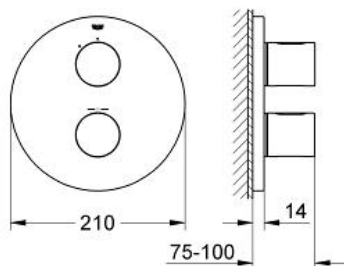

GROHTHERM 3000
COSMOPOLITAN
Thermostatic shower mixer
MODEL # 19467000

Pure Freude
an Wasser

GROHE

Product Description:

GROHTHERM 3000 COSMOPOLITAN
Thermostatic shower mixer

Standard Specification:

set for final installation for

GROHE Rapido T 35 500 000 / 35 050 000

wall escutcheon with **GROHE QuickFix**

(covered escutcheon- and shaft sealing, covered fixing)

GROHE StarLight chrome finish

GROHE SafeStop safety button at 38°C

(calibration required)

GROHE SafeStop Plus optional temperature limiter at 43°C
included

volume handle with **GROHE EcoButton**

(economy button with individually

adjustable economy stop)

ceramic headpart 1/2", 180°

without concealed body

TMV2 compliant when used with 35 050 000

Color:

□ 19467000 Chrome