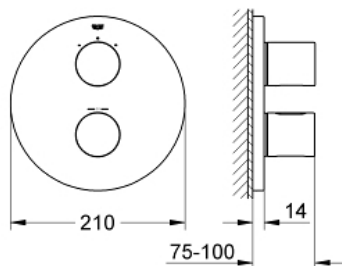

GROHTHERM 3000
COSMOPOLITAN
Thermostat with integrated 2-way
diverter for bath or shower...
MODEL # 19963000

Pure Freude
an Wasser

GROHE

Product Description:
GROHTHERM 3000 COSMOPOLITAN
Thermostat with integrated 2-way diverter
for bath or shower with more than one outlet

Standard Specification:
without concealed body
set for final installation for
GROHE Rapido T 35 500 000 / 35 050 000
GROHE StarLight chrome finish
GROHE SafeStop Plus integrated temperature
limiter at max 50°C
Aquadimmer with multiple function
shut off and flow control
diverter for 2 outlets
TMV2 compliant when used with 35 050 000

Color:
□ 19963000 Chrome