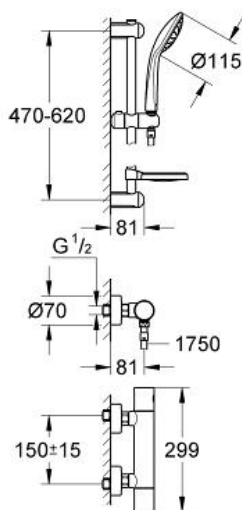

GROHTHERM 1000  
COSMOPOLITAN  
Thermostatic shower mixer 3/4"  
MODEL # 34437000

Pure Freude  
an Wasser

GROHE

**Product Description:**  
GROHTHERM 1000 COSMOPOLITAN  
Thermostatic shower mixer 3/4"

**Standard Specification:**  
with shower set  
Consisting of:  
Grotherm 1000 Cosmopolitan M thermostatic  
shower mixer 3/4" (34 430 000)  
Euphoria Mono shower set (27 256 001) with  
**GROHE DreamSpray**  
**recommended pressure 0.1 - 1.0 bar**  
max. pressure differential 5:1  
Euphoria Shower set (27 256 001)