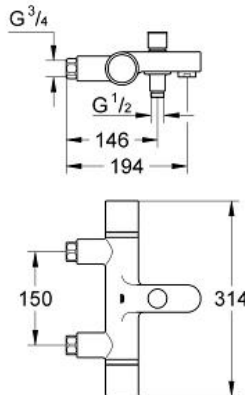

GROHTHERM 1000
 COSMOPOLITAN
 Thermostatic bath/shower mixer
 3/4"

MODEL # 34448000

Pure Freude
 an Wasser

Product Description:
GROHTHERM 1000 COSMOPOLITAN
 Thermostatic bath/shower mixer 3/4"

Standard Specification:
GROHE StarLight chrome finish
 chromed scale rings
GROHE SafeStop Plus, removable max.
 temperature stop at 46° C
GROHE TurboStat compact cartridge
 with wax thermoelement
 integrated mixed water shut off
 automatic diverter: bath/shower
 shower bottom outlet 1/2"
 built-in non return valve
 dirt strainers
 protected against backflow
 without connection unions for wall mounting
recommended pressure 0.1 - 1.0 bar
 max. pressure differential 5:1