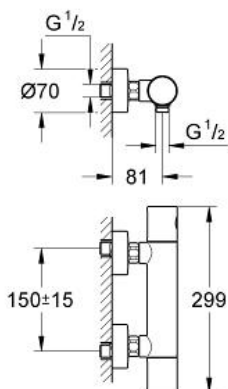

GROHTHERM 1000
COSMOPOLITAN
Thermostat shower mixer 3/4"
MODEL # 34430000

Pure Freude
an Wasser

GROHE

Product Description:

GROHTHERM 1000 COSMOPOLITAN
Thermostat shower mixer 3/4"

Standard Specification:

GROHE StarLight chrome finish

GROHE SafeStop safety button at 38°C
(calibration required)

GROHE SafeStop Plus optional temperature limiter at 43°C
included

GROHE TurboStat compact cartridge

with wax thermoelement

integrated mixed water shut off

shower bottom outlet 1/2"

built-in non return valves

dirt strainers

S-unions

recommended pressure 0.1 - 1.0 bar

max. pressure differential 5:1

Color:

□ 34430000 Chrome