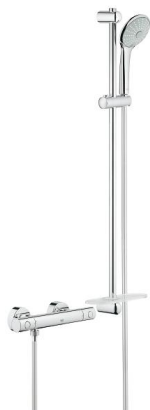

GROHTHERM 1000  
COSMOPOLITAN M  
Thermostatic shower mixer 1/2"  
" with shower set  
MODEL # 34321002

Pure Freude  
an Wasser

GROHE

**Product Description:**  
GROHTHERM 1000 COSMOPOLITAN M  
Thermostatic shower mixer 1/2" with shower set

**Standard Specification:**  
Consisting of:  
Grotherm 1000 Cosmopolitan M thermostatic shower mixer  
1/2"  
(34 065 002)  
Euphoria 110 Massage shower set, 900 mm (27 226 001)

**Color:**  
 34321002 Chrome