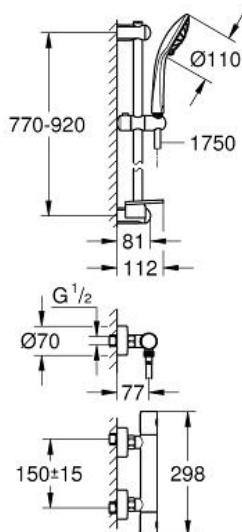

GROHTHERM 1000  
COSMOPOLITAN M  
Thermostatic shower mixer 1/2"  
" with shower set  
MODEL # 34321002

Pure Freude  
an Wasser

GROHE

**Product Description:**  
GROHTHERM 1000 COSMOPOLITAN M  
Thermostatic shower mixer 1/2" with shower set

**Standard Specification:**  
Consisting of:  
Grotherm 1000 Cosmopolitan M thermostatic shower mixer  
1/2"  
(34 065 002)  
Euphoria 110 Massage shower set, 900 mm (27 226 001)

**Color:**  
 34321002 Chrome