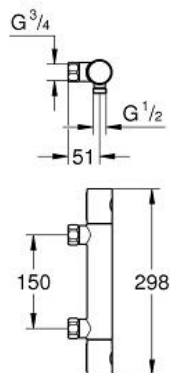

GROHTHERM 1000
COSMOPOLITAN M
Thermostatic shower mixer 1/2"
MODEL # 34268002

Pure Freude
an Wasser

GROHE

Product Description:

GROHTHERM 1000 COSMOPOLITAN M
Thermostatic shower mixer 1/2"

Standard Specification:

wall or deck mounted

GROHE StarLight chrome finish

GROHE MetalGrip ergonomically shaped metal handles

GROHE SafeStop safety button at 38°C

(calibration required)

GROHE SafeStop Plus optional temperature limiter at 43°C
included

GROHE TurboStat compact cartridge
with wax thermoelement

integrated mixed water shut off

volume handle with **GROHE EcoButton**

(economy button with individually
adjustable economy stop)

ceramic headpart 1/2", 180°