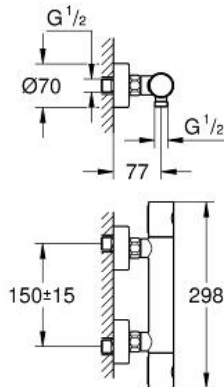

GROHTHERM 1000
COSMOPOLITAN M
Thermostatic shower mixer 1/2"
MODEL # 34440002

Pure Freude
an Wasser

GROHE

Product Description:

GROHTHERM 1000 COSMOPOLITAN M
Thermostatic shower mixer 1/2"

Standard Specification:

GROHE Turbostat C3 compact cartridge with wax thermoelement

integrated mixed water shut off

volume handle with **GROHE EcoButton**

(economy button with individually adjustable economy stop)

ceramic headpart 1/2", 180°