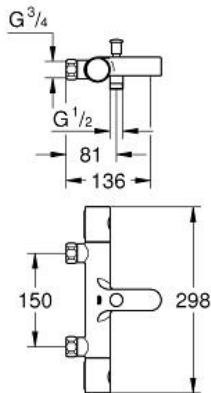

GROHTHERM 1000
COSMOPOLITAN M
Thermostatic bath/shower mixer
1/2"

MODEL # 34323002

Pure Freude
an Wasser

GROHE

Product Description:

GROHTHERM 1000 COSMOPOLITAN M
Thermostatic bath/shower mixer 1/2"

Standard Specification:

wall or deck mounted

GROHE StarLight chrome finish

GROHE MetalGrip ergonomically shaped metal handles

GROHE SafeStop safety button at 38°C

(calibration required)

GROHE SafeStop Plus optional temperature limiter at 43°C
included

ceramic headpart 1/2", 180°

shower bottom outlet 1/2"

mousseur

built-in non return valves

dirt strainers

protected against backflow

without connection unions for wall mounting

GROHE EcoJoy technology for less water and perfect flow