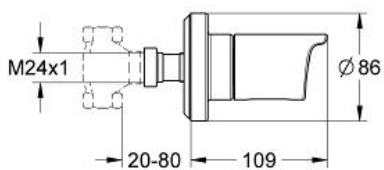

GROHTHERM 2000  
Concealed stop-valve trim  
MODEL # 19243001

Pure Freude  
an Wasser

GROHE

**Product Description:**  
**GROHTHERM 2000**  
**Concealed stop-valve trim**

**Standard Specification:**  
set for final installation for  
35 028 000  
**GROHE StarLight** chrome finish  
for concealed valves, 1/2", 3/4"  
installation depth adjustable  
20-80 mm  
metal escutcheon with wall sealing  
shut-off valve  
screwed

**Color:**  
□ 19243001 Chrome