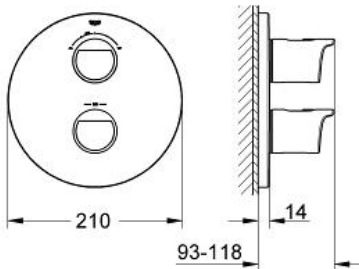

GROHTHERM 2000
Thermostat with integrated 2-way
diverter for bath or shower with
more than one outlet

MODEL # 19355001

Pure Freude
an Wasser

GROHE

Product Description:

GROHTHERM 2000

Thermostat with integrated 2-way diverter
for bath or shower with more than one outlet

Standard Specification:

set for final installation for
35 050 000

wall escutcheon with **GROHE QuickFix**
(covered escutcheon- and shaft sealing, covered fixing)

GROHE StarLight chrome finish

GROHE Aqua Paddle ergonomically shaped handles

GROHE SafeStop safety button at 38°C

(calibration required)

GROHE SafeStop Plus optional temperature limiter at 43°C
included

GROHE AquaDimmer Eco with multiple function:

- integrated (economy button
  with economy stop for shower)
- flow control
- diverter: bath/shower

without concealed body

Color:

□ 19355001 Chrome