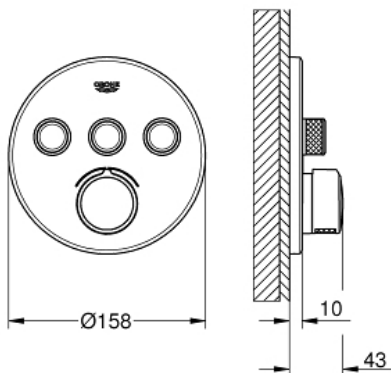

SMARTCONTROL
Concealed mixer with 3 valves
MODEL # 29146000

Pure Freude
an Wasser

GROHE

Product Description:
SMARTCONTROL
Concealed mixer with 3 valves

Standard Specification:
set for final installation for
GROHE Rapido SmartBox 35 600 000
metal wall escutcheon with **GROHE QuickFix** (covered
escutcheon
and shaft sealing, covered fixing), retroactively 6° adjustable
GROHE StarLight chrome finish
GROHE SmartControl push for ON-OFF, turn for volume
adjustment from EcoJoy to full flow
exchangeable symbols
cartridge for temperature mixing
multiple outlets can be run simultaneously
without roughing-in-set
flow performance:
outlet A = 22 l/min
outlet B = 26 l/min
outlet C = 22 l/min

Color:
□ 29146000 Chrome