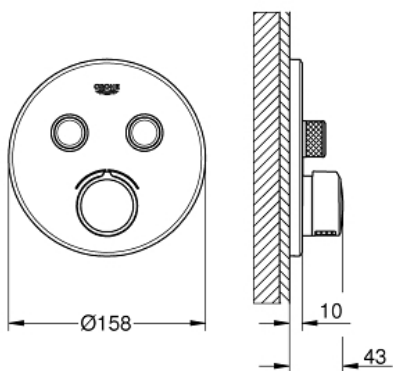

SMARTCONTROL
Concealed mixer with 2 valves
MODEL # 29145000

Pure Freude
an Wasser

GROHE

Product Description:
SMARTCONTROL
Concealed mixer with 2 valves

Standard Specification:
set for final installation for
GROHE Rapido SmartBox 35 600 000
metal wall escutcheon with **GROHE QuickFix** (covered
escutcheon
and shaft sealing, covered fixing), retroactively 6° adjustable
GROHE StarLight chrome finish
GROHE SmartControl push for ON-OFF, turn for volume
adjustment from EcoJoy to full flow
exchangeable symbols
cartridge for temperature mixing
multiple outlets can be run simultaneously
without roughing-in-set
flow performance:
outlet B = 23 l/min
outlet C = 25 l/min

Color:
□ 29145000 Chrome