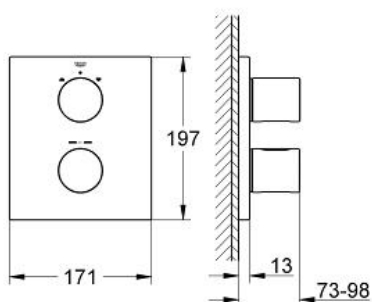

GROHTHERM 3000
COSMOPOLITAN
Thermostat with integrated 2-way
diverter for bath or shower...
MODEL # 19962000

Pure Freude
an Wasser

GROHE

Product Description:

GROHTHERM 3000 COSMOPOLITAN
Thermostat with integrated 2-way diverter
for bath or shower with more than one outlet

Standard Specification:

set for final installation for
GROHE Rapido T 35 500 000 / 35 050 000
GROHE StarLight chrome finish
GROHE SafeStop Plus integrated temperature
limiter at max 50°C
Aquadimmer with multiple function
shut off and flow control
diverter for 2 outlets
without concealed body
TMV2 compliant when used with 35 050 000

Color:

□ 19962000 Chrome