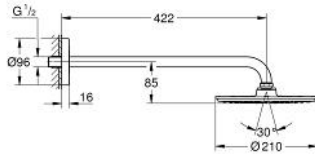

GROHTHERM 3000
COSMOPOLITAN
Perfect shower set with
Rainshower Cosmopolitan 210
MODEL # 26262000

Pure Freude
an Wasser

GROHE

Product Description:

GROHTHERM 3000 COSMOPOLITAN

Perfect shower set with Rainshower Cosmopolitan 210

Standard Specification:

Consisting of:

Grohtherm 3000 Cosmopolitan thermostatic
shower mixer with Aquadimmer (19 468 000)

GROHE Rapido T thermostatic mixer for concealed
installation (35 500)

metal head shower Rainshower Cosmopolitan 210 (28 368
000)

shower arm Rainshower 422 mm (26 146 000)

Color:

□ 26262000 Chrome