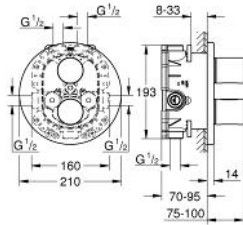

GROHTHERM 3000
COSMOPOLITAN
Perfect shower set with
Rainshower Cosmopolitan 210
MODEL # 26262000

Pure Freude
an Wasser

GROHE

Product Description:

GROHTHERM 3000 COSMOPOLITAN

Perfect shower set with Rainshower Cosmopolitan 210

Standard Specification:

Consisting of:

Grohtherm 3000 Cosmopolitan thermostatic
shower mixer with Aquadimmer (19 468 000)

GROHE Rapido T thermostatic mixer for concealed
installation (35 500)

metal head shower Rainshower Cosmopolitan 210 (28 368
000)

shower arm Rainshower 422 mm (26 146 000)

Color:

□ 26262000 Chrome