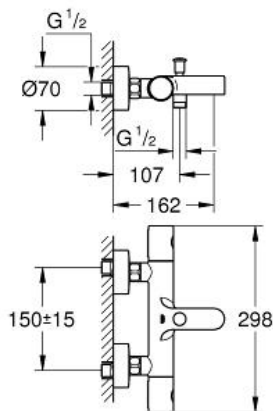

GROHTHERM 1000  
COSMOPOLITAN M  
Thermostatic bath/shower mixer  
1/2"

MODEL # 34215002

Pure Freude  
an Wasser

GROHE

**Product Description:**

**GROHTHERM 1000 COSMOPOLITAN M**  
Thermostatic bath/shower mixer 1/2"

**Standard Specification:**

- wall or deck mounted
- GROHE StarLight** chrome finish
- GROHE MetalGrip** ergonomically shaped metal handles
- GROHE SafeStop** safety button at 38°C  
( calibration required )
- GROHE SafeStop Plus** optional temperature limiter at 43°C included
- GROHE TurboStat** compact cartridge with wax thermoelement
- integrated mixed water shut off
- automatic diverter: bath/shower
- volume handle with **GROHE EcoButton** (economy button with individually adjustable economy stop)
- ceramic headpart 1/2", 180°
- shower bottom outlet 1/2"
- mousseur
- built-in non return valves
- dirt strainers
- protected against backflow
- S-unions
- metal escutcheon
- min. recommended pressure 1 bar**
- GROHE EcoJoy** technology for less water and perfect flow