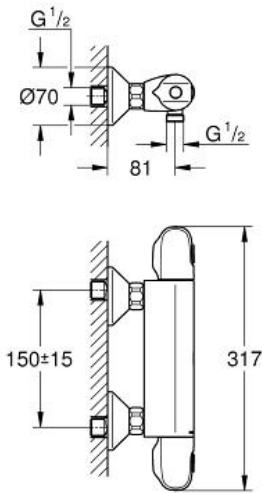

GROHTHERM 1000  
Thermostatic shower mixer 1/2"  
MODEL # 34143003

Pure Freude  
an Wasser

**Product Description:**  
**GROHTHERM 1000**  
Thermostatic shower mixer 1/2"

**Standard Specification:**  
wall or deck mounted  
**GROHE CoolTouch** safety housing  
**GROHE StarLight** chrome finish  
**GROHE MetalGrip** ergonomically shaped metal handles  
**GROHE SafeStop** safety button at 38°C  
( calibration required )  
**GROHE SafeStop Plus** optional temperature limiter at 43°C included  
**GROHE TurboStat** compact cartridge with wax thermoelement  
integrated mixed water shut off  
volume handle with **GROHE EcoButton** (economy button with individually adjustable economy stop)  
ceramic headpart 1/2", 180°  
shower bottom outlet 1/2"  
built-in non return valves  
dirt strainers  
protected against backflow  
S-unions  
metal escutcheon  
**min. recommended pressure 1 bar**  
**GROHE EcoJoy** technology for less water and perfect flow

**Color:**  
□ 34143003 Chrome