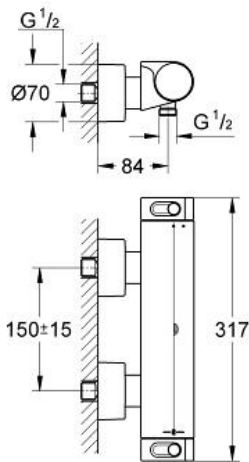

GROHTHERM 2000
 Thermostatic shower mixer 1/2"
 MODEL # 34169001

Pure Freude
 an Wasser

Product Description:
GROHTHERM 2000
 Thermostatic shower mixer 1/2"

Standard Specification:
 wall or deck mounted
 100% GROHE CoolTouch consisting of safety housing + S-unions with CoolTouch escutcheons
GROHE StarLight chrome finish
 GROHE Aqua Paddle ergonomically shaped handles
GROHE SafeStop safety button at 38°C
(calibration required)
GROHE SafeStop Plus optional temperature limiter at 43°C included
GROHE TurboStat compact cartridge with wax thermoelement
 integrated mixed water shut off
 volume handle with **GROHE EcoButton** (economy button with individually adjustable economy stop)
 ceramic headpart 1/2", 180°
 shower bottom outlet 1/2"
 built-in non return valves
 dirt strainers
 protected against backflow
 covered S-unions, CoolTouch escutcheons with wall sealing
 optional upgrade: GROHE EasyReach shower tray (18 608 001)
min. recommended pressure 1 bar
GROHE EcoJoy technology for less water and perfect flow

Color:
 34169001 Chrome