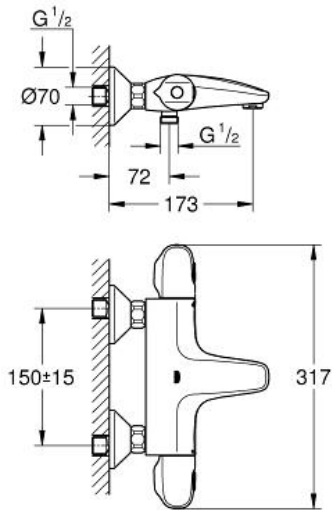

GROHTHERM 1000
Thermostatic bath/shower mixer
1/2"

MODEL # 34155003

Pure Freude
an Wasser

Product Description:

GROHTHERM 1000
Thermostatic bath/shower mixer 1/2"

Standard Specification:

- wall or deck mounted
- GROHE CoolTouch** safety housing
- GROHE StarLight** chrome finish
- GROHE MetalGrip** ergonomically shaped metal handles
- GROHE SafeStop** safety button at 38°C
(calibration required)
- GROHE SafeStop Plus** optional temperature limiter at 43°C included
- GROHE TurboStat** compact cartridge with wax thermoelement
- integrated mixed water shut off
- GROHE AquaDimmer Eco** with multiple function:
 - integrated **GROHE EcoButton** (economy button with economy stop for shower)
 - flow control
 - diverter: bath/shower shower bottom outlet 1/2" mousseur
 - built-in non return valves
 - dirt strainers
 - protected against backflow
 - S-unions
 - metal escutcheon
- GROHE EcoJoy** technology for less water and perfect flow

Color:

□ 34155003 Chrome