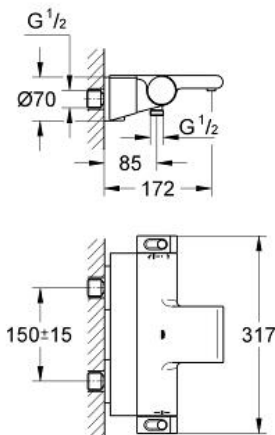

GROHTHERM 2000
Thermostatic bath/shower mixer
1/2"

MODEL # 34464001

Pure Freude
an Wasser

Product Description:

GROHTHERM 2000
Thermostatic bath/shower mixer 1/2"

Standard Specification:

- wall or deck mounted
- 100% GROHE CoolTouch consisting of safety housing + S-unions with CoolTouch escutcheons
- GROHE StarLight** chrome finish
- GROHE Aqua Paddle ergonomically shaped handles
- GROHE SafeStop** safety button at 38°C
(calibration required)
- GROHE SafeStop Plus** optional temperature limiter at 43°C included
- GROHE TurboStat** compact cartridge with wax thermoelement
- integrated mixed water shut off
- GROHE AquaDimmer Eco** with multiple function:
 - integrated (economy button with economy stop for shower)
 - flow control
 - diverter: bath/shower shower bottom outlet 1/2"
- GROHE XL Waterfall** flow straightener
- built-in non return valves
- dirt strainers
- protected against backflow
- covered S-unions, CoolTouch escutcheons with wall sealing
- GROHE EasyReach** shower tray removable for easy cleaning
- chrome
- GROHE EcoJoy** technology for less water and perfect flow