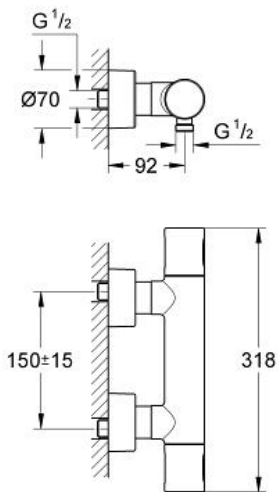

GROHTHERM 3000
COSMOPOLITAN
Thermostatic shower mixer 1/2"
MODEL # 34274000

Pure Freude
an Wasser

GROHE

Product Description:

GROHTHERM 3000 COSMOPOLITAN
Thermostatic shower mixer 1/2"

Standard Specification:

wall or deck mounted

100% GROHE CoolTouch consisting of safety housing + S-unions with CoolTouch escutcheons

GROHE StarLight chrome finish

GROHE SafeStop safety button at 38°C

(calibration required)

GROHE SafeStop Plus optional temperature limiter at 43°C included

GROHE TurboStat compact cartridge with wax thermoelement

integrated mixed water shut off

volume handle with **GROHE EcoButton**

(economy button with individually adjustable economy stop)

ceramic headpart 1/2", 180°