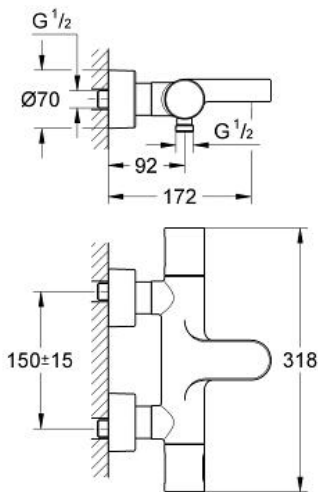

GROHTHERM 3000
COSMOPOLITAN
Thermostatic bath/shower mixer
1/2"

MODEL # 34276000

Pure Freude
an Wasser

GROHE

Product Description:

GROHTHERM 3000 COSMOPOLITAN
Thermostatic bath/shower mixer 1/2"

Standard Specification:

wall or deck mounted

100% GROHE CoolTouch consisting of safety housing + S-unions with CoolTouch escutcheons

GROHE StarLight chrome finish

GROHE SafeStop safety button at 38°C

(calibration required)

GROHE SafeStop Plus optional temperature limiter at 43°C included

GROHE TurboStat compact cartridge

with wax thermoelement

integrated mixed water shut off

Aquadimmer with multiple function

- flow control

- diverter: bath/shower

shower bottom outlet 1/2"

mousseur