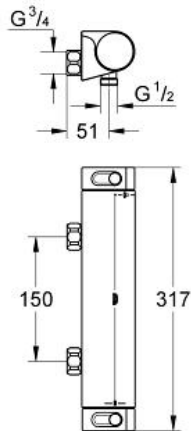

GROHTHERM 2000
 Thermostatic shower mixer 1/2"
 MODEL # 34170001

Pure Freude
 an Wasser

Product Description:
GROHTHERM 2000
 Thermostatic shower mixer 1/2"

Standard Specification:
 wall or deck mounted
GROHE CoolTouch safety housing
GROHE StarLight chrome finish
 GROHE Aqua Paddle ergonomically shaped handles
GROHE SafeStop safety button at 38°C
 (calibration required)
GROHE SafeStop Plus optional temperature limiter at 43°C included
GROHE TurboStat compact cartridge with wax thermoelement
 integrated mixed water shut off
 volume handle with **GROHE EcoButton** (economy button with individually adjustable economy stop)
 ceramic headpart 1/2", 180°
 shower bottom outlet 1/2"
 built-in non return valves
 dirt strainers
 protected against backflow
 without connection unions for wall mounting
 chrome plated union nuts
GROHE EcoJoy technology for less water and perfect flow