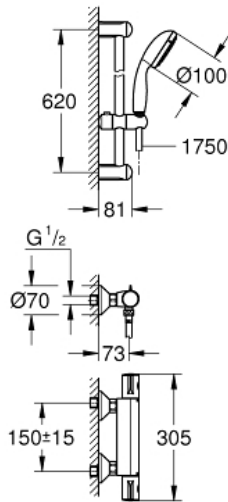

GROHTHERM 800  
Thermostatic shower mixer 1/2"  
" with shower set  
MODEL # 34565000

Pure Freude  
an Wasser

GROHE

**Product Description:**  
**GROHTHERM 800**  
Thermostatic shower mixer 1/2" with shower set

**Standard Specification:**  
Consisting of:  
Grohtherm 800 thermostatic shower mixer 1/2"  
(34 558 000)  
New Tempesta shower set II, 600 mm (27 598 000)  
**min. recommended pressure 1 bar**

**Color:**  
 34565000 Chrome