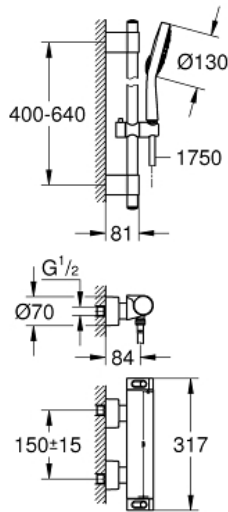

GROHTHERM 2000
Thermostatic shower mixer 1/2"
" with shower set
MODEL # 34281001

Pure Freude
an Wasser

GROHE

Product Description:
GROHTHERM 2000
Thermostatic shower mixer 1/2" with shower set

Standard Specification:
Consisting of:
Grohtherm 2000 thermostat shower mixer (34 169)
Power&Soul Cosmopolitan shower set 130/600 mm rail (27 731 000)

Color:
 34281001 Chrome