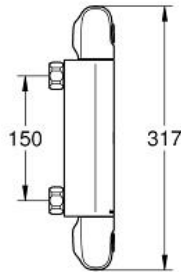

GROHTHERM 1000  
 Thermostatic shower mixer 1/2"  
 MODEL # 34146003

Pure Freude  
 an Wasser

**Product Description:**  
**GROHTHERM 1000**  
 Thermostatic shower mixer 1/2"

**Standard Specification:**  
 wall or deck mounted  
**GROHE CoolTouch** safety housing  
**GROHE StarLight** chrome finish  
**GROHE MetalGrip** ergonomically shaped metal handles  
**GROHE SafeStop** safety button at 38°C  
 ( calibration required )  
**GROHE SafeStop Plus** optional temperature limiter at 43°C included  
**GROHE TurboStat** compact cartridge with wax thermoelement  
 integrated mixed water shut off  
 volume handle with **GROHE EcoButton** (economy button with individually adjustable economy stop)  
 ceramic headpart 1/2", 180°  
 shower bottom outlet 1/2"  
 built-in non return valves  
 dirt strainers  
 protected against backflow  
 without connection unions for wall mounting  
**GROHE EcoJoy** technology for less water and perfect flow

**Color:**  
 34146003 Chrome