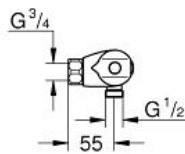

GROHTHERM 1000  
 Thermostatic shower mixer 1/2"  
 MODEL # 34146003

Pure Freude  
 an Wasser

**Product Description:**  
**GROHTHERM 1000**  
 Thermostatic shower mixer 1/2"

**Standard Specification:**  
 wall or deck mounted  
**GROHE CoolTouch** safety housing  
**GROHE StarLight** chrome finish  
**GROHE MetalGrip** ergonomically shaped metal handles  
**GROHE SafeStop** safety button at 38°C  
 ( calibration required )  
**GROHE SafeStop Plus** optional temperature limiter at 43°C included  
**GROHE TurboStat** compact cartridge with wax thermoelement  
 integrated mixed water shut off  
 volume handle with **GROHE EcoButton** (economy button with individually adjustable economy stop)  
 ceramic headpart 1/2", 180°  
 shower bottom outlet 1/2"  
 built-in non return valves  
 dirt strainers  
 protected against backflow  
 without connection unions for wall mounting  
**GROHE EcoJoy** technology for less water and perfect flow