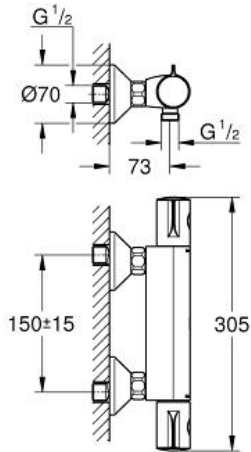

GROHTHERM 800
Thermostatic shower mixer 1/2"
MODEL # 34562000

Pure Freude
an Wasser

GROHE

Product Description:
GROHTHERM 800
Thermostatic shower mixer 1/2"

Standard Specification:
wall or deck mounted
GROHE StarLight chrome finish
GROHE SafeStop safety button at 38°C
(calibration required)
GROHE SafeStop Plus integrated temperature limiter at max 50°C
GROHE Turbostat C3 compact cartridge with wax thermoelement
integrated mixed water shut off
volume handle with **GROHE EcoButton** (economy button with individually adjustable economy stop)
ceramic headpart 1/2", 180°
shower bottom outlet 1/2"
built-in non return valves
dirt strainers
protected against backflow
S-unions
metal escutcheon
GROHE EcoJoy technology for less water and perfect flow