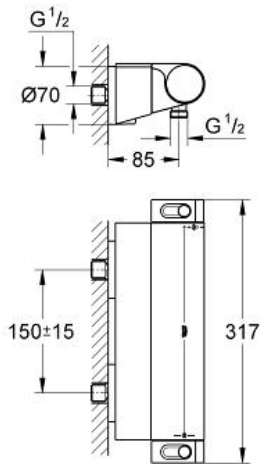

GROHTHERM 2000
Thermostatic shower mixer 1/2"
MODEL # 34469001

Pure Freude
an Wasser

GROHE

Product Description:

GROHTHERM 2000
Thermostatic shower mixer 1/2"

Standard Specification:

wall or deck mounted
100% GROHE CoolTouch consisting of safety housing + S-unions with CoolTouch escutcheons
GROHE StarLight chrome finish
GROHE Aqua Paddle ergonomically shaped handles
temperature scale handle with
GROHE SafeStop safety stop at 38°C
(calibration required)
GROHE SafeStop Plus optional temperature limiter at 43°C included
integrated mixed water shut off
GROHE TurboStat compact cartridge with wax thermoelement
volume handle with **GROHE EcoButton** (economy button with individually adjustable economy stop)
ceramic headpart 1/2", 180°
shower bottom outlet 1/2"
built-in non return valves
dirt strainers
protected against backflow
covered S-unions, CoolTouch escutcheons with wall sealing
GROHE EasyReach shower tray removable for easy cleaning
chrome
GROHE EcoJoy technology for less water and perfect flow