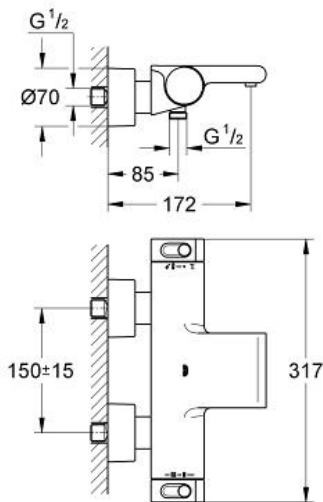

GROHTHERM 2000
Thermostatic bath/shower mixer
1/2"

MODEL # 34466001

Pure Freude
an Wasser

GROHE

Product Description:

GROHTHERM 2000
Thermostatic bath/shower mixer 1/2"

Standard Specification:

wall or deck mounted
100% GROHE CoolTouch consisting of safety housing + S-unions with CoolTouch escutcheons
GROHE StarLight chrome finish
GROHE Aqua Paddle ergonomically shaped handles
GROHE SafeStop safety button at 38°C
(calibration required)
GROHE SafeStop Plus integrated temperature limiter at max 50°C

shower bottom outlet 1/2"

- diverter: bath/shower

GROHE XL Waterfall

flow straightener

built-in non return valves

dirt strainers

protected against backflow

covered S-unions, CoolTouch escutcheons with wall sealing

optional upgrade: GROHE EasyReach shower tray (18 608 001)

min. recommended pressure 1 bar

integrated flow limiter 14 l/min in the shower outlet

GROHE EcoJoy technology for less water and perfect flow

Color: