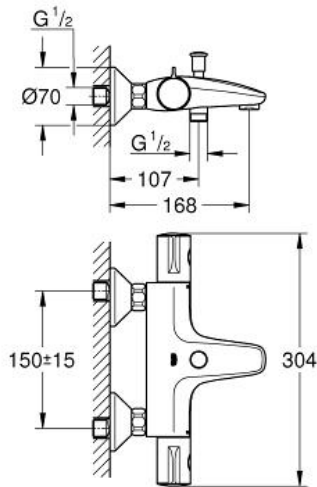

GROHTHERM 800
Thermostatic bath/shower mixer
1/2"

MODEL # 34567000

Pure Freude
an Wasser

GROHE

Product Description:

GROHTHERM 800

Thermostatic bath/shower mixer 1/2"

Standard Specification:

wall or deck mounted

GROHE StarLight chrome finish

GROHE SafeStop safety button at 38°C

(calibration required)

GROHE SafeStop Plus optional temperature limiter at 43°C included

GROHE TurboStat compact cartridge

with wax thermoelement

integrated mixed water shut off

automatic diverter: bath/shower

volume handle with **GROHE EcoButton**

(economy button with individually

adjustable economy stop)

ceramic headpart 1/2", 180°

shower bottom outlet 1/2"

mousseur

built-in non return valves

dirt strainers

protected against backflow

S-unions

metal escutcheon

min. recommended pressure 1 bar