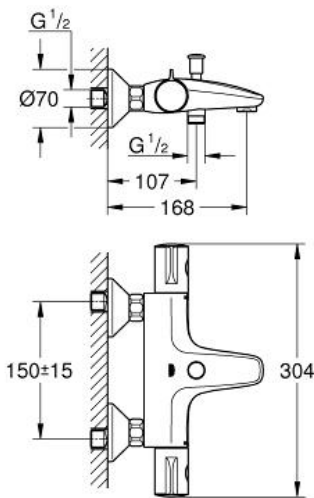

GROHTHERM 800  
Thermostatic bath/shower mixer  
1/2"

MODEL # 34569000

Pure Freude  
an Wasser

**Product Description:**

**GROHTHERM 800**  
Thermostatic bath/shower mixer 1/2"

**Standard Specification:**

- wall or deck mounted
- GROHE StarLight** chrome finish
- GROHE SafeStop** safety button at 38°C  
( calibration required )
- GROHE SafeStop Plus** integrated temperature limiter at max 50°C
- GROHE Turbostat C3 compact cartridge with wax thermoelement
- integrated mixed water shut off
- automatic diverter: bath/shower
- volume handle with **GROHE EcoButton** (economy button with individually adjustable economy stop)
- ceramic headpart 1/2", 180°
- shower bottom outlet 1/2"
- mousseur
- built-in non return valves
- dirt strainers
- protected against backflow
- S-unions
- metal escutcheon
- GROHE EcoJoy** technology for less water and perfect flow