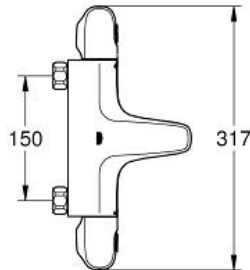

GROHTHERM 1000  
Thermostatic bath/shower mixer  
1/2"

MODEL # 34156003

Pure Freude  
an Wasser

**Product Description:**

**GROHTHERM 1000**  
Thermostatic bath/shower mixer 1/2"

**Standard Specification:**

- wall or deck mounted
- GROHE CoolTouch** safety housing
- GROHE StarLight** chrome finish
- GROHE MetalGrip** ergonomically shaped metal handles
- GROHE SafeStop** safety button at 38°C  
( calibration required )
- GROHE SafeStop Plus** optional temperature limiter at 43°C included
- GROHE TurboStat** compact cartridge with wax thermoelement
- integrated mixed water shut off
- GROHE AquaDimmer Eco** with multiple function:
  - integrated **GROHE EcoButton** (economy button with economy stop for shower)
  - flow control
  - diverter: bath/shower shower bottom outlet 1/2"
  - built-in non return valves
  - mousseur
  - dirt strainers
  - protected against backflow
  - without connection unions for wall mounting
- min. recommended pressure 1 bar**
- GROHE EcoJoy** technology for less water and perfect flow