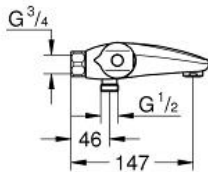

GROHTHERM 1000  
Thermostatic bath/shower mixer  
1/2"

MODEL # 34156003

Pure Freude  
an Wasser

**Product Description:**

**GROHTHERM 1000**  
Thermostatic bath/shower mixer 1/2"

**Standard Specification:**

- wall or deck mounted
- GROHE CoolTouch** safety housing
- GROHE StarLight** chrome finish
- GROHE MetalGrip** ergonomically shaped metal handles
- GROHE SafeStop** safety button at 38°C  
( calibration required )
- GROHE SafeStop Plus** optional temperature limiter at 43°C included
- GROHE TurboStat** compact cartridge with wax thermoelement
- integrated mixed water shut off
- GROHE AquaDimmer Eco** with multiple function:
  - integrated **GROHE EcoButton** (economy button with economy stop for shower)
  - flow control
  - diverter: bath/shower shower bottom outlet 1/2"
  - built-in non return valves
  - mousseur
  - dirt strainers
  - protected against backflow
  - without connection unions for wall mounting
- min. recommended pressure 1 bar**
- GROHE EcoJoy** technology for less water and perfect flow