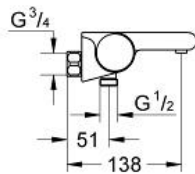

GROHTHERM 2000
Thermostatic bath/shower mixer
1/2"

MODEL # 34484001

Pure Freude
an Wasser

GROHE

Product Description:

GROHTHERM 2000

Thermostatic bath/shower mixer 1/2"

Standard Specification:

wall or deck mounted

GROHE CoolTouch safety housing

GROHE StarLight chrome finish

GROHE Aqua Paddle ergonomically shaped handles

GROHE SafeStop safety button at 38°C

(calibration required)

GROHE SafeStop Plus integrated temperature limiter at max 50°C

GROHE TurboStat compact cartridge

with wax thermoelement

integrated mixed water shut off

GROHE AquaDimmer Eco with multiple function:

- integrated (economy button with economy stop for shower)

- flow control

- diverter: bath/shower

shower bottom outlet 1/2"

GROHE XL Waterfall

flow straightener

built-in non return valves

dirt strainers

protected against backflow

integrated flow limiter 14 l/min in the shower outlet

GROHE EcoJoy technology for less water and perfect flow

Color:

□ 34484001 Chrome