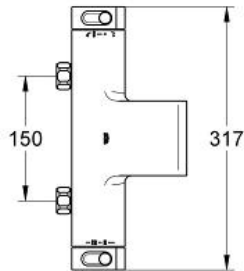

GROHTHERM 2000
Thermostatic bath/shower mixer
1/2"

MODEL # 34484001

Pure Freude
an Wasser

GROHE

Product Description:

GROHTHERM 2000

Thermostatic bath/shower mixer 1/2"

Standard Specification:

wall or deck mounted

GROHE CoolTouch safety housing

GROHE StarLight chrome finish

GROHE Aqua Paddle ergonomically shaped handles

GROHE SafeStop safety button at 38°C

(calibration required)

GROHE SafeStop Plus integrated temperature limiter at max 50°C

GROHE TurboStat compact cartridge

with wax thermoelement

integrated mixed water shut off

GROHE AquaDimmer Eco with multiple function:

- integrated (economy button with economy stop for shower)

- flow control

- diverter: bath/shower

shower bottom outlet 1/2"

GROHE XL Waterfall

flow straightener

built-in non return valves

dirt strainers

protected against backflow

integrated flow limiter 14 l/min in the shower outlet

GROHE EcoJoy technology for less water and perfect flow

Color:

□ 34484001 Chrome