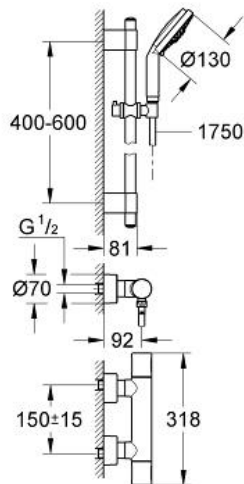

GROHTHERM 3000  
COSMOPOLITAN  
Thermostatic shower mixer 1/2"  
MODEL # 34275000

Pure Freude  
an Wasser

GROHE

**Product Description:**  
GROHTHERM 3000 COSMOPOLITAN  
Thermostatic shower mixer 1/2"

**Standard Specification:**  
with shower set  
Grotherm 3000 Cosmopolitan  
thermostat shower mixer (34 274 000)  
Rainshower Cosmopolitan shower set  
(28 757 000)