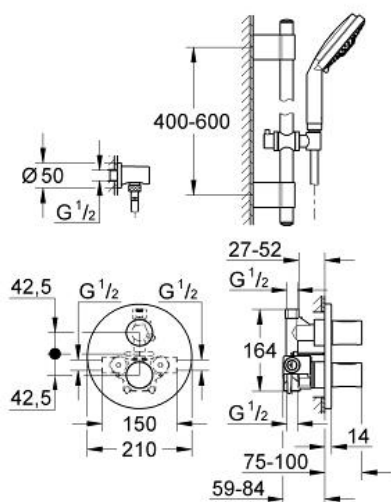

GROHTHERM 3000  
COSMOPOLITAN  
Thermostatic shower mixer 1/2"  
MODEL # 34278000

Pure Freude  
an Wasser

GROHE

**Product Description:**  
GROHTHERM 3000 COSMOPOLITAN  
Thermostatic shower mixer 1/2"

**Standard Specification:**  
set for final installation Grotherm 3000  
Cosmopolitan (19 464 000)  
concealed body (34 211 000)  
Rainshower Cosmopolitan shower set  
(28 757 000)  
Rainshower wall union 1/2" (27 057 000)

**Color:**  
 34278000 Chrome