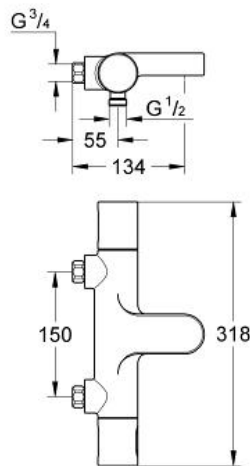

GROHTHERM 3000
COSMOPOLITAN
Thermostatic bath/shower mixer
1/2"

MODEL # 34277000

Pure Freude
an Wasser

Product Description:

GROHTHERM 3000 COSMOPOLITAN
Thermostatic bath/shower mixer 1/2"

Standard Specification:

wall or deck mounted

GROHE CoolTouch safety housing

GROHE StarLight chrome finish

GROHE SafeStop Plus optional temperature limiter at 43°C included

GROHE TurboStat compact cartridge with wax thermoelement

integrated mixed water shut off

Aquadimmer with multiple function

- flow control

- diverter: bath/shower

shower bottom outlet 1/2", mousseur

built-in non return valves, dirt strainers

protected against backflow