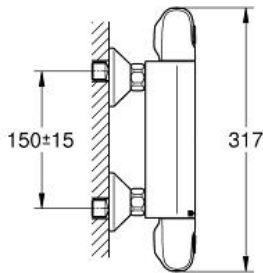

GROHTHERM 1000
Thermostatic shower mixer 1/2"
MODEL # 34438003

Pure Freude
an Wasser

GROHE

Product Description:

GROHTHERM 1000
Thermostatic shower mixer 1/2"

Standard Specification:

wall or deck mounted

GROHE CoolTouch safety housing

with wax thermoelement

integrated mixed water shut off

volume handle with **GROHE EcoButton**

(economy button with individually

adjustable economy stop)

ceramic headpart 1/2", 180°

shower bottom outlet 1/2"