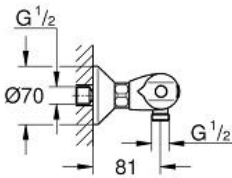

GROHTHERM 1000
Thermostatic shower mixer 1/2"
MODEL # 34438003

Pure Freude
an Wasser

GROHE

Product Description:

GROHTHERM 1000
Thermostatic shower mixer 1/2"

Standard Specification:

wall or deck mounted

GROHE CoolTouch safety housing

GROHE StarLight chrome finish

GROHE MetalGrip ergonomically shaped metal handles

GROHE SafeStop safety button at 38°C

(calibration required)

GROHE SafeStop Plus integrated temperature limiter at max 50°C

GROHE Turbostat C3 compact cartridge

with wax thermoelement

integrated mixed water shut off

volume handle with **GROHE EcoButton**

(economy button with individually

adjustable economy stop)

ceramic headpart 1/2", 180°

shower bottom outlet 1/2"