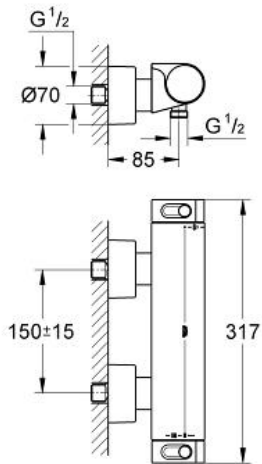

GROHTHERM 2000
Thermostatic shower mixer 1/2"
MODEL # 34446001

Pure Freude
an Wasser

GROHE

Product Description:
GROHTHERM 2000
Thermostatic shower mixer 1/2"

Standard Specification:
wall or deck mounted
100% GROHE CoolTouch consisting of safety housing + S-unions with CoolTouch escutcheons
GROHE StarLight chrome finish
GROHE Aqua Paddle ergonomically shaped handles
GROHE SafeStop safety button at 38°C
(calibration required)
GROHE SafeStop Plus integrated temperature limiter at max 50°C
GROHE TurboStat compact cartridge with wax thermoelement
integrated mixed water shut off
volume handle with **GROHE EcoButton** (economy button with individually adjustable economy stop)
ceramic headpart 1/2", 180°
shower bottom outlet 1/2"
built-in non return valves
dirt strainers
protected against backflow
covered S-unions, CoolTouch escutcheons with wall sealing
optional upgrade: GROHE EasyReach shower tray (18 608 001)
GROHE EcoJoy technology for less water and perfect flow
integrated flow limiter 14 l/min in the shower outlet