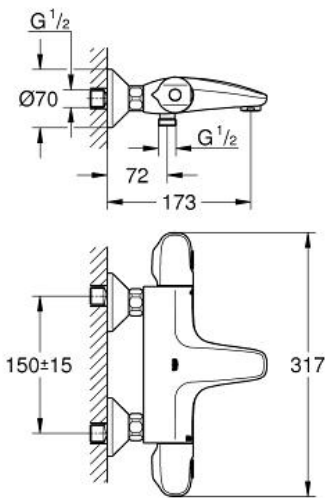

GROHTHERM 1000  
Thermostatic bath/shower mixer  
1/2"

MODEL # 34439003

Pure Freude  
an Wasser

GROHE

**Product Description:**

**GROHTHERM 1000**

Thermostatic bath/shower mixer 1/2"

**Standard Specification:**

wall or deck mounted

**GROHE CoolTouch** safety housing

**GROHE StarLight** chrome finish

**GROHE MetalGrip** ergonomically shaped metal handles

**GROHE SafeStop** safety button at 38°C

( calibration required )