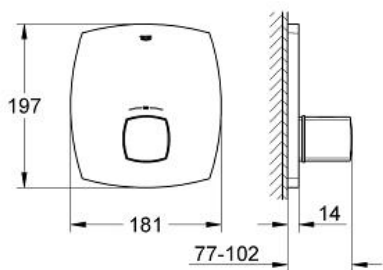

GRANDERA
Trim for thermostatic shower valve
MODEL # 19941IG0

Pure Freude
an Wasser

GROHE

Product Description:

GRANDERA

Trim for thermostatic shower valve

Standard Specification:

compatible with