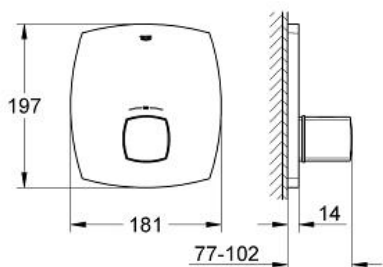

GRANDERA
Trim for thermostatic shower valve
MODEL # 19941000

Pure Freude
an Wasser

GROHE

Product Description:

GRANDERA

Trim for thermostatic shower valve

Standard Specification:

compatible with