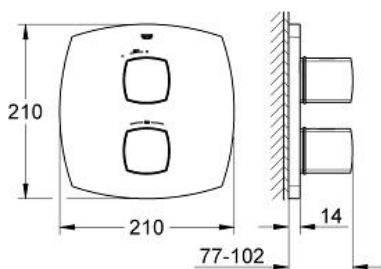

GRANDERA  
Thermostatic shower mixer  
MODEL # 19934IG0

Pure Freude  
an Wasser

GROHE

**Product Description:**

**GRANDERA**

Thermostatic shower mixer

**Standard Specification:**

**TMV2 compliant when used with 35 050 000**

compatible with

for 35 500 000 / 35 050 000

**without concealed body**

**GROHE StarLight** chrome finish

**GROHE SafeStop** safety button at 38°C

( calibration required )

**GROHE SafeStop Plus** optional temperature limiter at 43°C  
included

volume handle with **GROHE EcoButton**

(economy button with individually

adjustable economy stop)

ceramic headparts 1/2", 180°

wall escutcheon with **GROHE QuickFix**

(covered escutcheon- and shaft sealing, covered fixing)